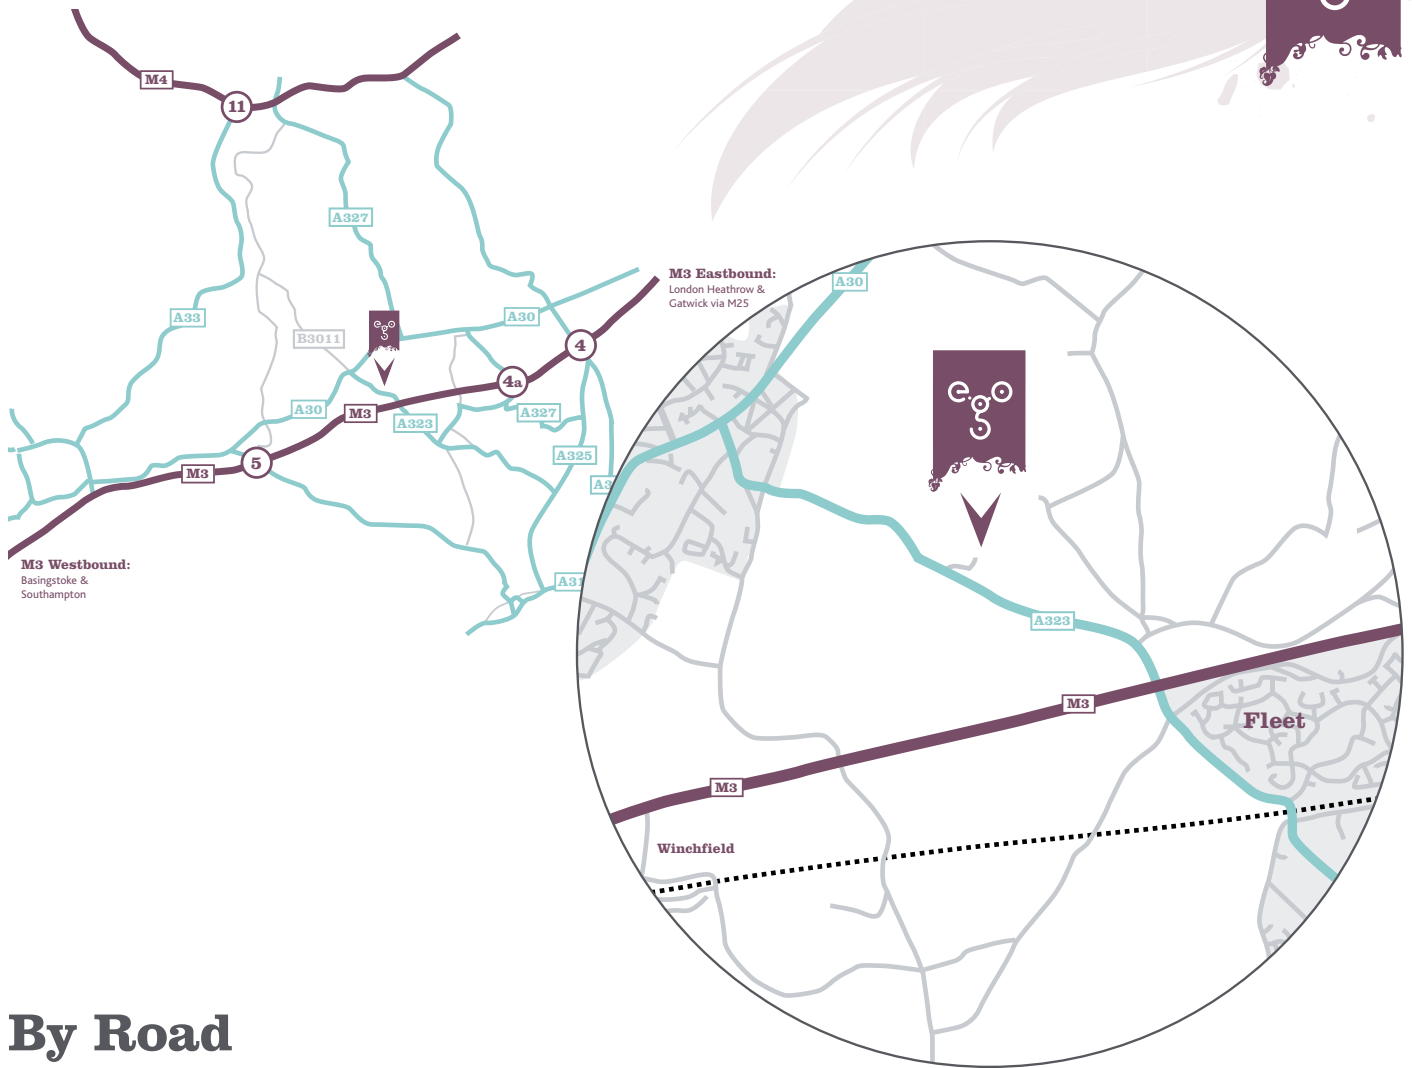

Ego directions

By Road

From the East:

Leave the M3 at Junction 4a and take the slip road (A327). Keep in the left hand lane towards Reading. At the roundabout, take the first exit (A327) and follow signs for the A30, passing the Gibraltar Barracks. At the next roundabout, take the 2nd exit (signposted A30). At the next roundabout turn left onto the A30 and follow signs to Hartley Wintney. On arrival into Hartley Wintney, turn left at the mini roundabout onto the Fleet Road (A323). The Elvetham hotel is signposted one mile on the left, after a series of bends. After turning into the hotel take the first left and the water tower is approximately 200m on the right hand side.

From the West:

Travel east via the M3. Leave the M3 at Junction 5 and at the roundabout take the 2nd exit (B3349) towards Hook. At the next roundabout, take the 2nd exit and follow the signs to the A30. At the next roundabout take the 3rd exit (A30) and follow the signs to Hartley Wintney. On arrival into Hartley Wintney, turn right at the 2nd mini roundabout onto the Fleet Road (A323). The Elvetham hotel is signposted one mile on the left, after a series of bends. After turning into the hotel take the first left and the water tower is approximately 200m on the right hand side.

From the North:

Travel south via M4 and leave at Junction 11. Take the A33 (direction Basingstoke). At the end of the dual carriageway (approximately four miles) turn left at the roundabout and follow the signs to Fleet and Hartley Wintney (B3011). On arrival into Hartley Wintney, turn left at the first mini roundabout and right at the next mini roundabout onto the Fleet Road (A323). The Elvetham hotel is signposted one mile on the left, after a series of bends. After turning into the hotel take the first left and the water tower is approximately 200m on the right hand side.